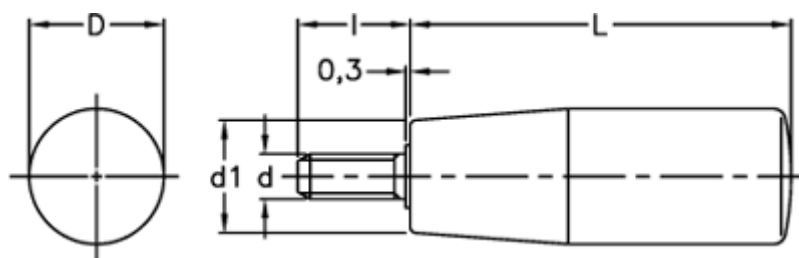

Data Sheet

Article number: 2304021811

Description: E+G Handle
I.280/65 p-M10x16

Measures

D = 23
d1 = 19
d 6g = M10
l = 16
L = 65